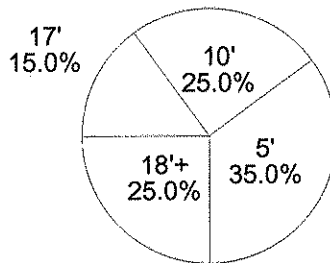

University of Kentucky Basketball - TEAM SHOT CHART for the Lady Rebels
Casey County Lady Rebels vs. Lexington Catholic Lady Knights
DATE: 03/22/2000 TIME: 9:05 SITE: Girls' Sweet 16, McBrayer Arena-Richmond, KY

Shot Summary	M/A	%	PTS
3Pt FG	5/11	45.5%	15
2Pt FG	15/28	53.6%	30
Layups - L	4/4	100.0%	8
Layups - R	3/3	100.0%	6
Dunks	0/0	0.0%	0
Putbacks	0/1	0.0%	0
Overall Shooting	20/39	51.3%	45
Free Throws	10/18	55.6%	10
Total Points			55

By Period	FG	FGA	FG%	3Pt	3PA	3P%	FT	FTA	FT%	PTS	ORB	DRB	TR	PF	AST	TO	BS	ST	P/S
1st Period	2	6	33.3	0	1	0.00	2	6	33.3	6	0	7	7	1	1	3	0	0	0.67
2nd Period	7	10	70.0	2	4	50.0	0	1	0.00	16	1	4	5	4	5	6	1	2	1.60
3rd Period	5	12	41.7	0	2	0.00	7	8	87.5	17	3	5	8	5	4	4	0	3	1.06
4th Period	3	7	42.9	2	2	100	1	3	33.3	9	0	5	5	6	1	5	2	1	1.13
OT 1	3	4	75.0	1	2	50.0	0	0	0.00	7	0	2	2	5	1	5	0	1	1.75
Game	20	39	51.3	5	11	45.5	10	18	55.6	55	4	23	27	21	12	23	3	7	1.15

Scoring Breakdown

Scoring Range