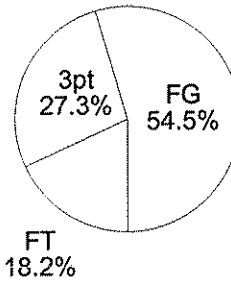

Shot Summary	M/A	%	PTS
3Pt FG	5/11	45.5%	15
2Pt FG	15/28	53.6%	30
Layups - L	4/4	100.0%	8
Layups - R	3/3	100.0%	6
Dunks	0/0	0.0%	0
Putbacks	0/1	0.0%	0
Overall Shooting	20/39	51.3%	45
Free Throws	10/18	55.6%	10
Total Points			55