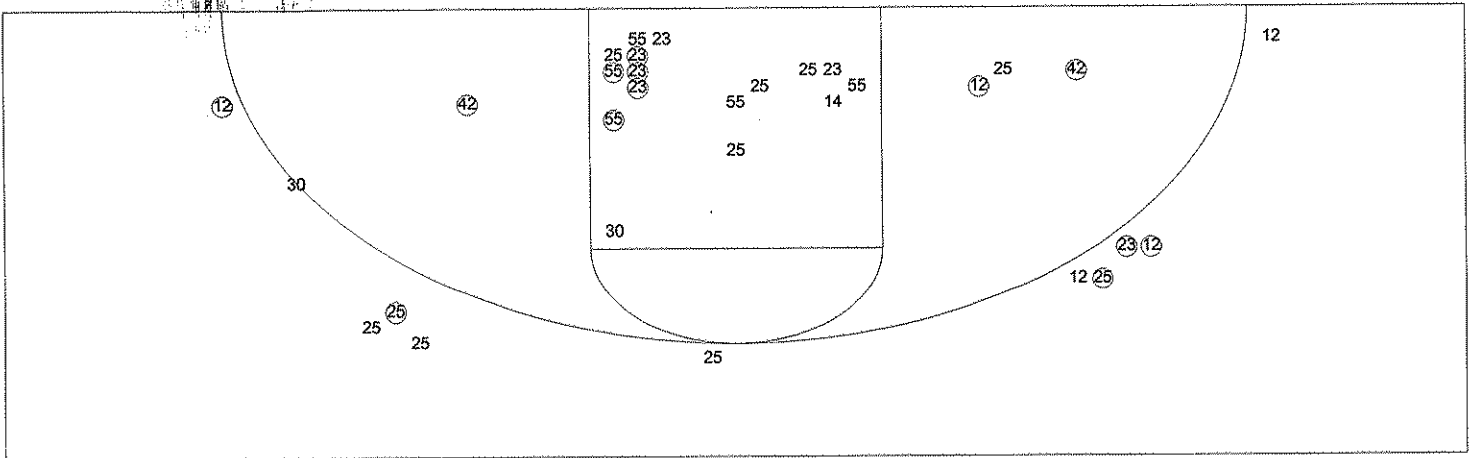

Scoring Distribution

Scoring Locations

University of Kentucky Basketball - TEAM SHOT CHART for the Lady Rebels
Casey County Lady Rebels vs. Lexington Catholic Lady Knights
DATE: 03/22/2000 TIME: 9:05 SITE: Girls' Sweet 16, McBrayer Arena-Richmond, KY