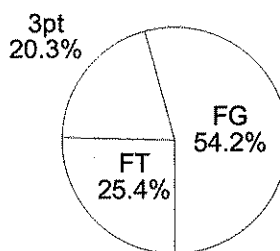

Shot Summary	M/A	%	PTS
3Pt FG	4/15	26.7%	12
2Pt FG	16/44	36.4%	32
Layups - L	2/2	100.0%	4
Layups - R	2/2	100.0%	4
Dunks	0/0	0.0%	0
Putbacks	5/10	50.0%	10
Overall Shooting	20/59	33.9%	44
Free Throws	15/29	51.7%	15
Total Points			59

Scoring Distribution